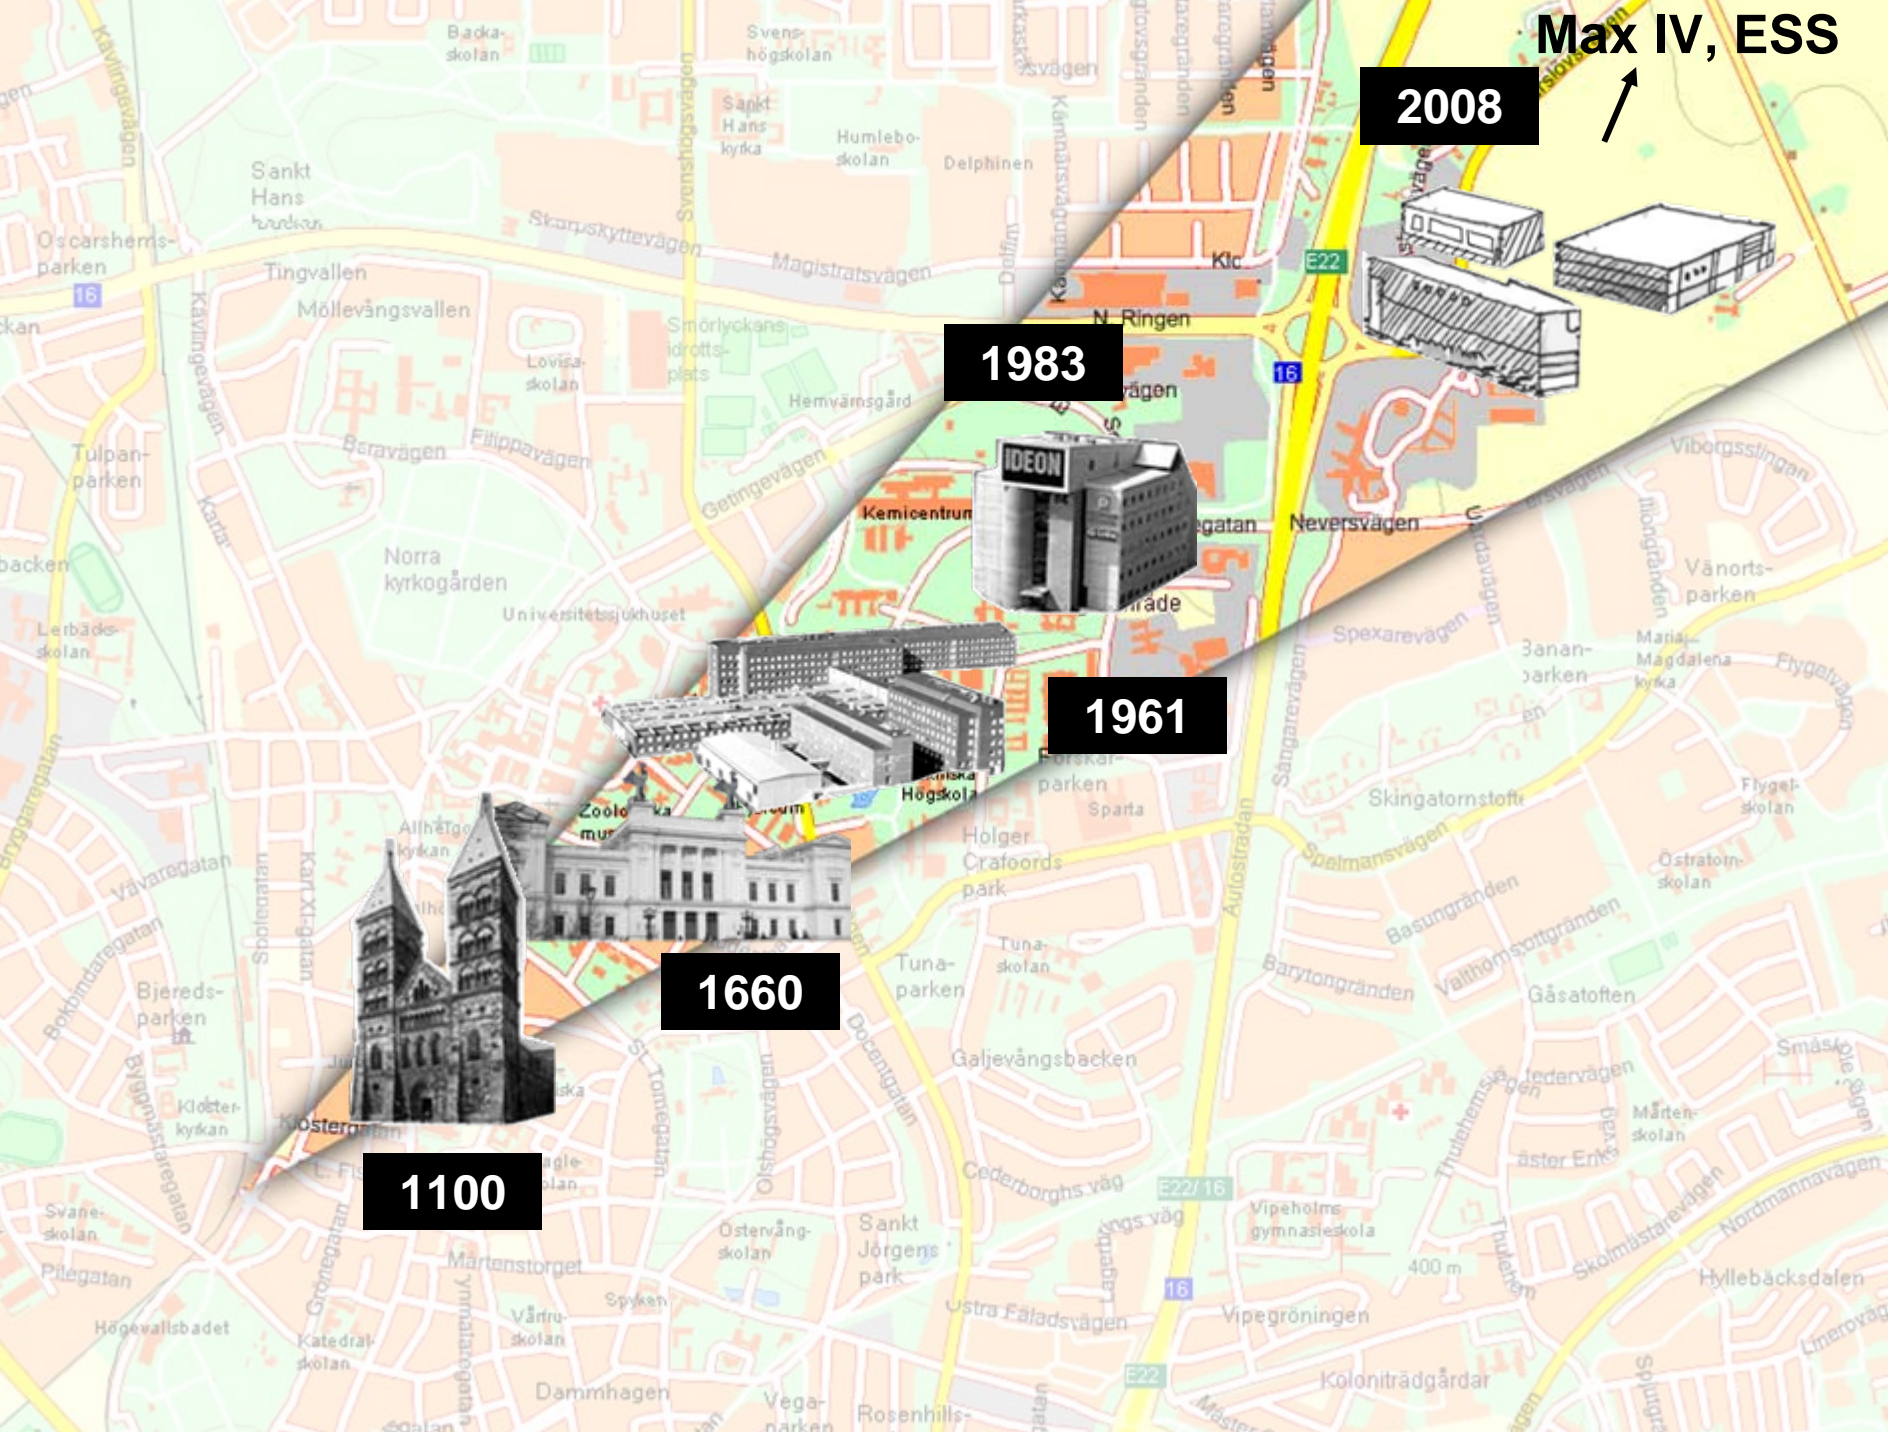

Lund University

The Strongest Research University in Sweden

Education – Research - Innovation

Max IV, ESS

2008

1983

1961

1660

1100

LUND UNIVERSITY

The Strongest Research University in Sweden

Education – Research - Innovation